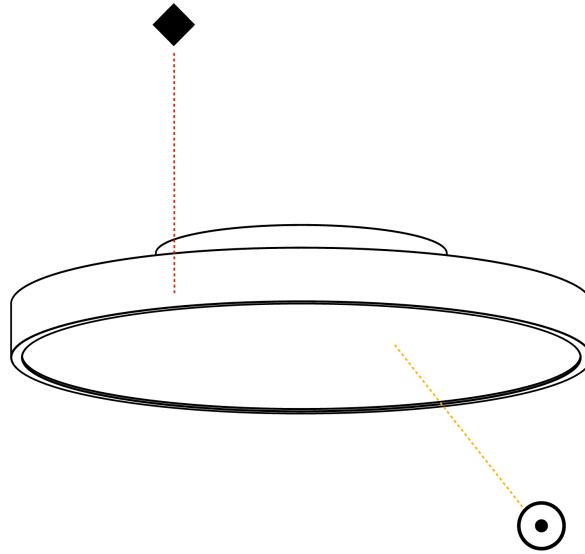

SIGN DIVA SURFACE

A3D086-

PROJECT

TYPE

SPECIFIER

QUANTITY

DATE