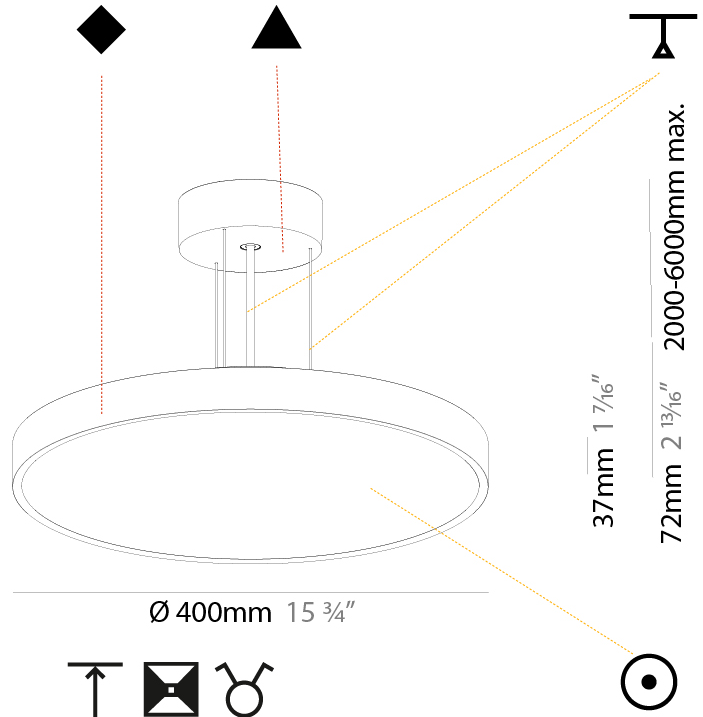

GENERAL

Series: Sign Diva
Subseries: Sign Diva
Brand: Prolicht
Division: Architectural
Mounting Type: Suspension
Mounting Location: Ceiling
Subcategory: Pendant

PHYSICAL

Shape: Round
Diameter (mm): 400
Diameter (in): 15 3/4
Height (mm): 72
Height (in): 2 13/16
Max. Overall Height (mm): 2072
Max. Overall Height (in): 81 9/16
Light Distribution: Direct / Indirect
Weight (kg): 3.398
Weight (lbs): 7.49
Diffuser: PMMA - Opal / Micro-Prism / Sparkling Secret / Vintage Industrial with Shine Ring
Fixture Finish: SSR / BKV / CWI / CRY / HAB / UFT / ITA / RUA / FTG / MYG / LOD / PUS / FRO / FUP / KIA / POP / BLS / SPG / MEY / GOH / GUM / CHC / COM / ABZ / JAG / OBR / MOS / ROR
Fixture Material: Extruded Aluminum / Steel
Cable Details: 2000mm or 6000mm Transparent Cable

ELECTRICAL

Lamp Type: LED (Zhaga Standard)
Input Wattage (W): 34.1
Total Output Wattage (W): 16 / 12
Dimming: Tri-Mode (Non-Dimming and Phase Dimming (120Vac only) and 0-10V Dimming)
Driver Included: Yes
Driver Location: Integrated
Driver Type: Constant Current - Universal
Driver Class: Class 2
Input Voltage (V): 120 - 277
Constant Current (MA): 500

LED

Color Temperature (°K): 2700 / 3000 / 3500 / 4000
Max. Delivered Lumen (lm): 2676 / 2651 / 2681 / 2736
CRI: >90 CRI
Lamp Life (hrs): 50000

OPTICAL

RATINGS AND CERTIFICATIONS

Certified By: Certified for North American Standards
IP rating: IP20