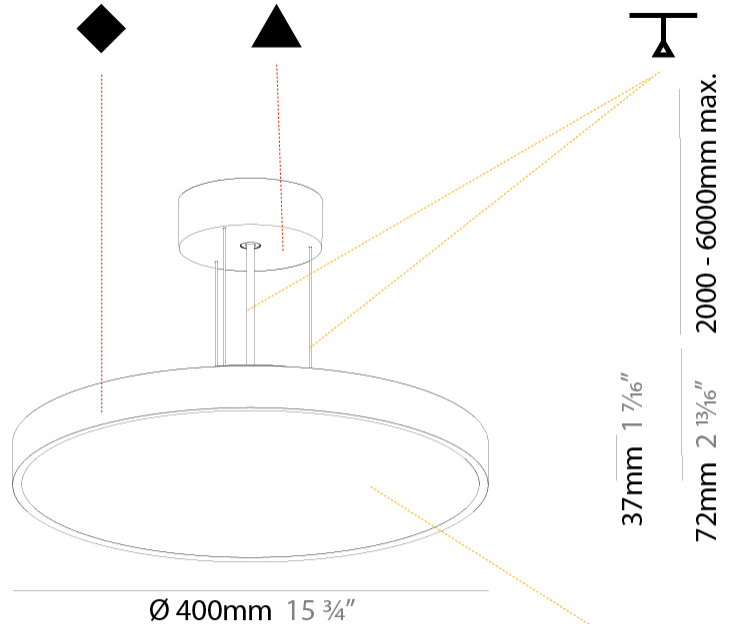

GENERAL

Series: Sign Diva
Subseries: Sign Diva
Brand: Prolicht
Division: Architectural
Mounting Type: Suspension
Mounting Location: Ceiling
Subcategory: Pendant

PHYSICAL

Shape: Round
Diameter (mm): 400
Diameter (in): 15 3/4
Height (mm): 72
Height (in): 2 13/16
Max. Overall Height (mm): 2072
Max. Overall Height (in): 81 5/16
Light Distribution: Direct
Weight (kg): 2.972
Weight (lbs): 6.55

Diffuser: PMMA - Opal / Micro-Prism / Sparkling Secret / Vintage Industrial with Shine Ring

Fixture Finish: SSR / BKV / CWI / CRY / HAB / UFT / ITA / RUA / FTG / MYG / LOD / PUS / FRO / FUP / KIA / POP / BLS / SPG / MEY / GOH / GUM / CHC / COM / ABZ / JAG / OBR / MOS / ROR

Fixture Material: Extruded Aluminum / Steel

Cable Details: 2000mm or 6000mm Transparent Cable

ELECTRICAL

Lamp Type: LED (Zhaga Standard)
Input Wattage (W): 19.8
Total Output Wattage (W): 16
Dimming: Tri-Mode (Non-Dimming and Phase Dimming (120Vac only) and 0-10V Dimming)
Driver Included: Yes
Driver Location: Integrated
Driver Type: Constant Current - Universal
Driver Class: Class 2
Input Voltage (V): 120 - 277
Constant Current (MA): 500

LED

Color Temperature (°K): 2700 / 3000 / 3500 / 4000
Max. Delivered Lumen (lm): 1160 / 1733 / 1741 / 1776
CRI: >90 CRI
Lamp Life (hrs): 50000

OPTICAL

RATINGS AND CERTIFICATIONS

Certified By: Certified for North American Standards
IP rating: IP20