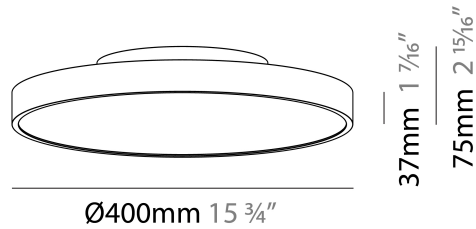

GENERAL

Series: Sign Diva
Subseries: Sign Diva
Brand: Prolicht
Division: Architectural
Mounting Type: Surface
Mounting Location: Ceiling
Subcategory: Ambient

PHYSICAL

Shape: Round
Diameter (mm): 400
Diameter (in): 15 3/4
Height (mm): 75
Height (in): 2 15/16
Light Distribution: Direct / Indirect
Weight (kg): 2.302
Weight (lbs): 5.075
Diffuser: Direct - PMMA - Opal/Micro-Prism/Sparkling Secret/Vintage Industrial with Shine Ring / Indirect - White/Yellow/Orange/Red/Blue/Green
Fixture Finish: SSR / BKV / CWI / CRY / HAB / UFT / ITA / RUA / FTG / MYG / LOD / PUS / FRO / FUP / KIA / POP / BLS / SPG / MEY / GOH / GUM / CHC / COM / ABZ / JAG / OBR / MOS / ROR
Fixture Material: Extruded Aluminum / Steel

ELECTRICAL

Lamp Type: LED (Zhaga Standard)
Input Wattage (W): 19.8
Total Output Wattage (W): 16
Dimming: Tri-Mode (Non-Dimming and Phase Dimming (120Vac only) and 0-10V Dimming)
Driver Included: Yes
Driver Location: Integrated
Driver Type: Constant Current - Universal
Driver Class: Class 2
Input Voltage (V): 120 - 277
Constant Current (MA): 500

LED

Color Temperature (*K): 3000 / 3500 / 4000
Max. Delivered Lumen (lm): 2280 / 2313 / 2360
CRI: >90 CRI
Lamp Life (hrs): 50000

OPTICAL

RATINGS AND CERTIFICATIONS

Certified By: Certified for North American Standards
IP rating: IP20